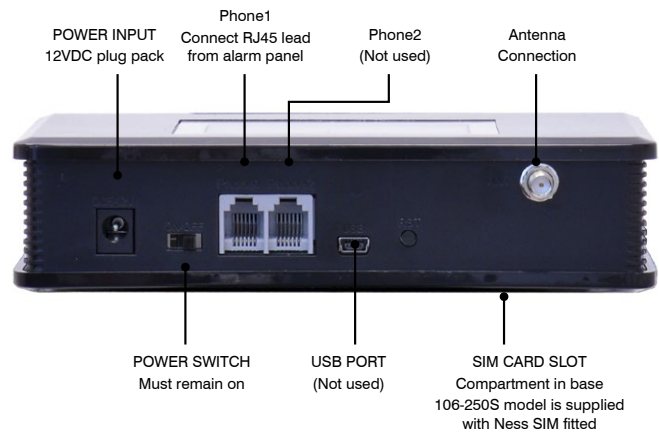

Ness 4G Dialler

SPECIFICATIONS

CELLULAR COMPATIBILITY	3G / 4G		
AU FREQUENCIES SUPPORTED MHz		4G	3G
	Telstra	B1 2100, B3 1800, B7 2600, B8 900, B28 700	B5 850
	Optus	B1 2100, B3 1800, B7 2600, B28 700, B40 2300	B8 900, B1 2100
	Vodafone	B1 2100, B3 1800, B5 850	B1 2100
LTE CATEGORY	LTE module optimised for M2M and IoT applications		
AUDIO VIA 4G SUPPORT	Digital Audio and VoLTE		
SIM CARD	Standard size, Ness SIM supplied fitted		
ALARM PANEL COMPATIBILITY	Compatible with all Ness PSTN alarm diallers in Contact ID DTMF and Voice formats		
OPERATING VOLTAGE	12VDC plug pack supplied		
BATTERY BACKUP	Internal rechargeable battery		
BATTERY BACKUP TIME max.	2~3 hrs		
POWER CONSUMPTION	25mA (standby), 300mA (communicating)		
ANTENNA	3dB whip with magnetic base, 2.9m cable length		
DIMENSIONS	160 x 100 x 40mm		
WEIGHT	370g		
OPERATING TEMPERATURE	0°C to +50°C		

Ordering Information

106-250S Ness 4G Dialler inc Ness SIM

Inclusions

4G Dialler, 12V Power Supply, Phone patch lead, Internal Backup Battery, External Antenna, Ness SIM fitted

Innovative Electronic Solutions
www.ness.com.au

NSW Ph 02 8825 9222
sales@ness.com.au

VIC Ph 03 9875 6400
nessmelb@ness.com.au

QLD Ph 07 3399 4910
nessbris@ness.com.au

WA Ph 08 9328 2511
nessper@ness.com.au

SA Ph 08 8152 0000
adelaide@ness.com.au