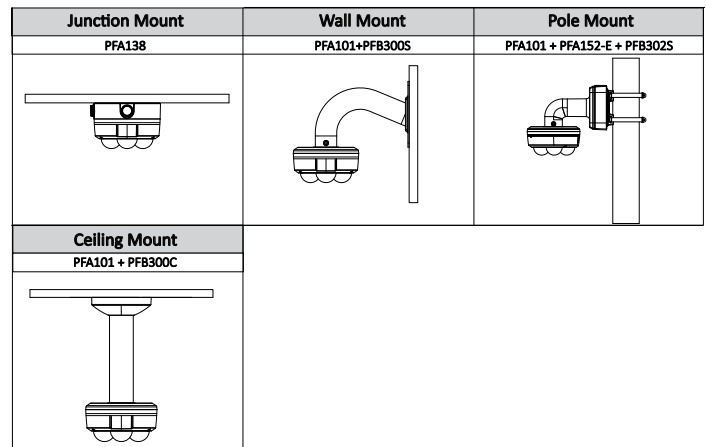

Casing	Metal
Dimensions	71.5 mm×Φ159.1 mm
Net Weight	0.85kg (1.87lb)
Gross Weight	1.05kg (2.31lb)

Ordering Information		
Type	Part Number	Description
2MP camera	DH-IPC-PDB4830P-B360-E4-0280B	4x2MP Dome Network Camera, PAL
	DH-IPC-PDB4830N-B360-E4-0280B	4x2MP Dome Network Camera, NTSC
	IPC-PDB4830N-B360-E4-0280B	4x2MP Dome Network Camera, PAL
	IPC-PDB4830P-B360-E4-0280B	4x2MP Dome Network Camera, NTSC
	DH-IPC-PDB4830P-B360-E4-0360B	4x2MP Dome Network Camera, PAL
	DH-IPC-PDB4830N-B360-E4-0360B	4x2MP Dome Network Camera, NTSC
	IPC-PDB4830N-B360-E4-0360B	4x2MP Dome Network Camera, PAL
	IPC-PDB4830P-B360-E4-0360B	4x2MP Dome Network Camera, NTSC
Accessories (optional)	PFA101	Wall Mount
	PFA138	Junction Mount
	PFB300S	Wall Mount
	PFB300C	Ceiling Mount
	PFA152-E	Pole Mount
	PFB302S	Pole Mount

Accessories

Optional:

PFA101

PFB300C